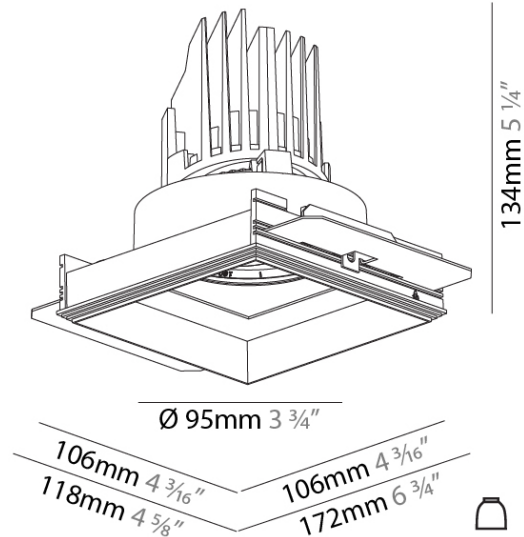

ELECTRICAL
Lamp Type: LED (Zhaga Standard)
Input Wattage (W): 15.5
Total Output Wattage (W): 14.5
Dimming: Tri-Mode (Non-Dimming and Phase Dimming (120Vac only) and 0-10V Dimming)
Driver Included: No
Driver Location: Recessed Housing
Driver Type: Constant Current - Universal
Driver Class: Class 2
Housing: See components
Input Voltage (V): 120 - 277
Constant Current (MA): 500

LED
Number of LEDs: 1
[Color Temperature (°K): 2700 / 3000 / 3500 / 4000](#)
Max. Delivered Lumen (lm): 940 / 980 / 1029 / 1050
Nominal Lumen (lm): 1386 / 1438 / 1511 / 1542
CRI: >90 CRI
Efficiency (%): 87.9 / 88.4 / 87.9
Lamp Life (hrs): 50000
Upon Request: RGB-W Tunable White Special Color Temperature
Special LED

OPTICAL
[Reflector°: 20 / 40 / 60](#)
Adjustability: Rotational 355°; Tilt 30°
Upon Request: Special Beam Angles

Available for international specifications by adding "INT" at the end of the existing Model #. For assistance on 'custom' specifications, contact zteam@zaneen.com.
In a constant effort to supply the best product, we reserve the right to change specifications or materials without notice. The most recent specification sheets are found at zaneen.com
IP rating: IP20