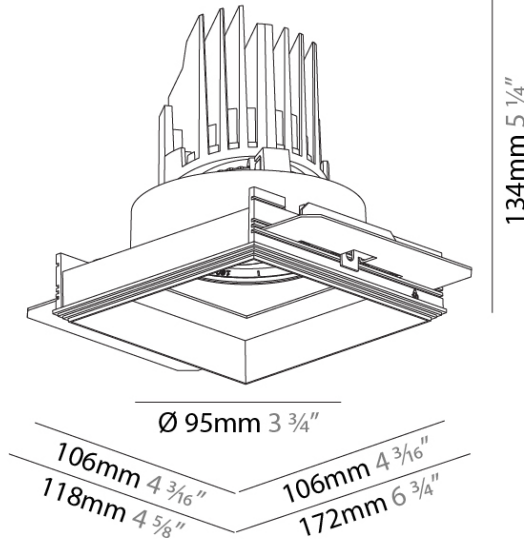

ELECTRICAL

Lamp Type: LED (Zhaga Standard)
Input Wattage (W): 13.2 / 16.5
Total Output Wattage (W): 12.1 / 14.7
[Dimming: Tri-Mode (Non-Dimming and Phase Dimming (120Vac only) and 0-10V Dimming)](#)
Driver Included: No
Driver Location: Recessed Housing
Driver Type: Constant Current - Universal
Driver Class: Class 2
Housing: See components
Input Voltage (V): 120 - 277
Constant Current (MA): 350

LED

Number of LEDs: 1
[Color Temperature (°K): 2700 / 3000 / 3500 / 4000](#)
Max. Delivered Lumen (lm): 850 / 950 / 1019 / 1040
Nominal Lumen (lm): 960 / 1070 / 1156 / 1180
CRI: >90 CRI
Efficiency (%): 88.5
Lamp Life (hrs): 50000
Upon Request: RGB-W Tunable White Special Color Temperature
Special LED

OPTICAL

Reflector?: 10
Adjustability: Rotational 355°; Tilt 30°
Upon Request: Special Beam Angles

RATINGS AND CERTIFICATIONS
© 2024 Zaneen LLC, 10000 180-3382, F 416-247-9319, www.zaneen.com

Available for international specifications by adding "INT" at the end of the existing Model #. For assistance on 'custom' specifications, contact zteam@zaneen.com.
Certified By: Certified for North American Standards
In a constant effort to supply the best product, we reserve the right to change specifications or materials without notice. The most recent specification sheets are found at zaneen.com
IP rating: IP20