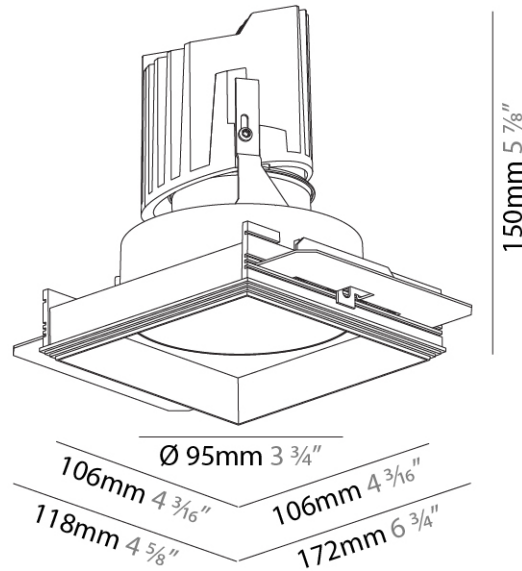

Fixture Material: Aluminum Die Cast
Cut-out Measurements: 120mm / 4 3/4" x 120mm / 4 3/4"
Upon Request: Unique Ceiling Thickness

ELECTRICAL

Lamp Type: LED (Zhaga Standard)
Input Wattage (W): 15.5
Total Output Wattage (W): 14.5
Dimming: Tri-Mode (Non-Dimming and Phase Dimming (120Vac only) and 0-10V Dimming)

Driver Included: No
Driver Location: Recessed Housing
Driver Type: Constant Current - Universal
Driver Class: Class 2
Housing: See components
Input Voltage (V): 120 - 277
Constant Current (MA): 500

LED

Number of LEDs: 1
Color Temperature (°K): 2700 / 3000 / 3500 / 4000
Max. Delivered Lumen (lm): 940 / 980 / 1029 / 1050
Nominal Lumen (lm): 1386 / 1438 / 1511 / 1542
CRI: >90 CRI
Efficiency (%): 87.9 / 88.4 / 87.9
Lamp Life (hrs): 50000

Upon Request: RGB-W Tunable White Special Color Temperature Special LED

OPTICAL

Reflector*: 20 / 40 / 60
Upon Request: Special Beam Angles

RATINGS AND CERTIFICATIONS
© 2024 Zaneen, Inc. 188-3382, F 416-247-9319, www.zaneen.com

Available for international specifications by adding 'INT' at the end of the existing Model #. For assistance on 'custom' specifications, contact zteam@zaneen.com. In a constant effort to supply the best product, we reserve the right to change specifications or materials without notice. The most recent specification sheets are found at zaneen.com
IP rating: IP20